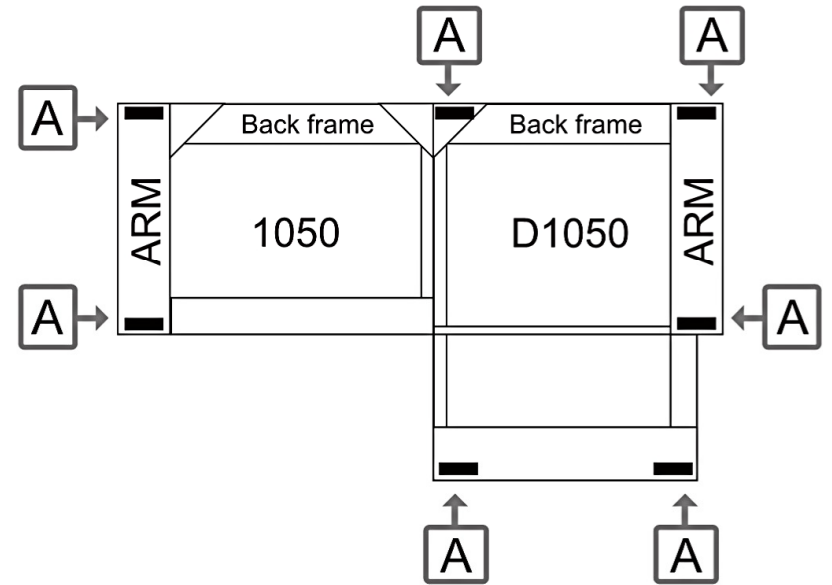

Components - Fittings