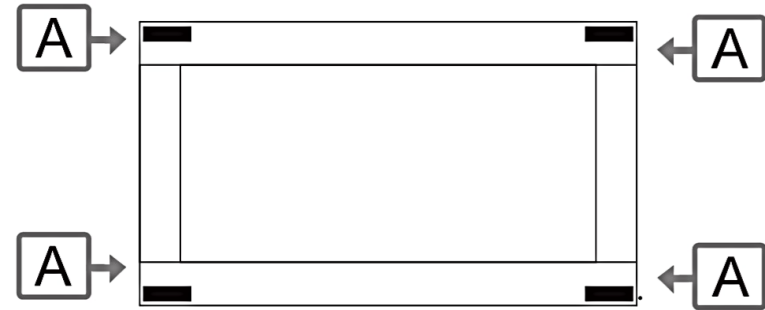

You need

0.5 hours

2 people

Place your product on a soft surface when mounting

Assembly instruction

Happy

Footstool 1050x600

Components - Fittings