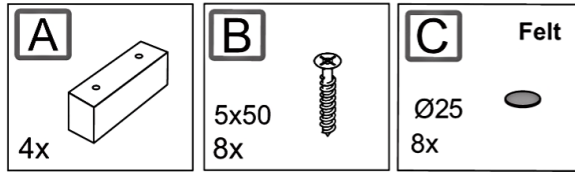

You need

0.5 hours

2 people

Place your product on a soft surface when mounting

Assembly instruction

Happy

Footstool 1050x600

Components - Fittings